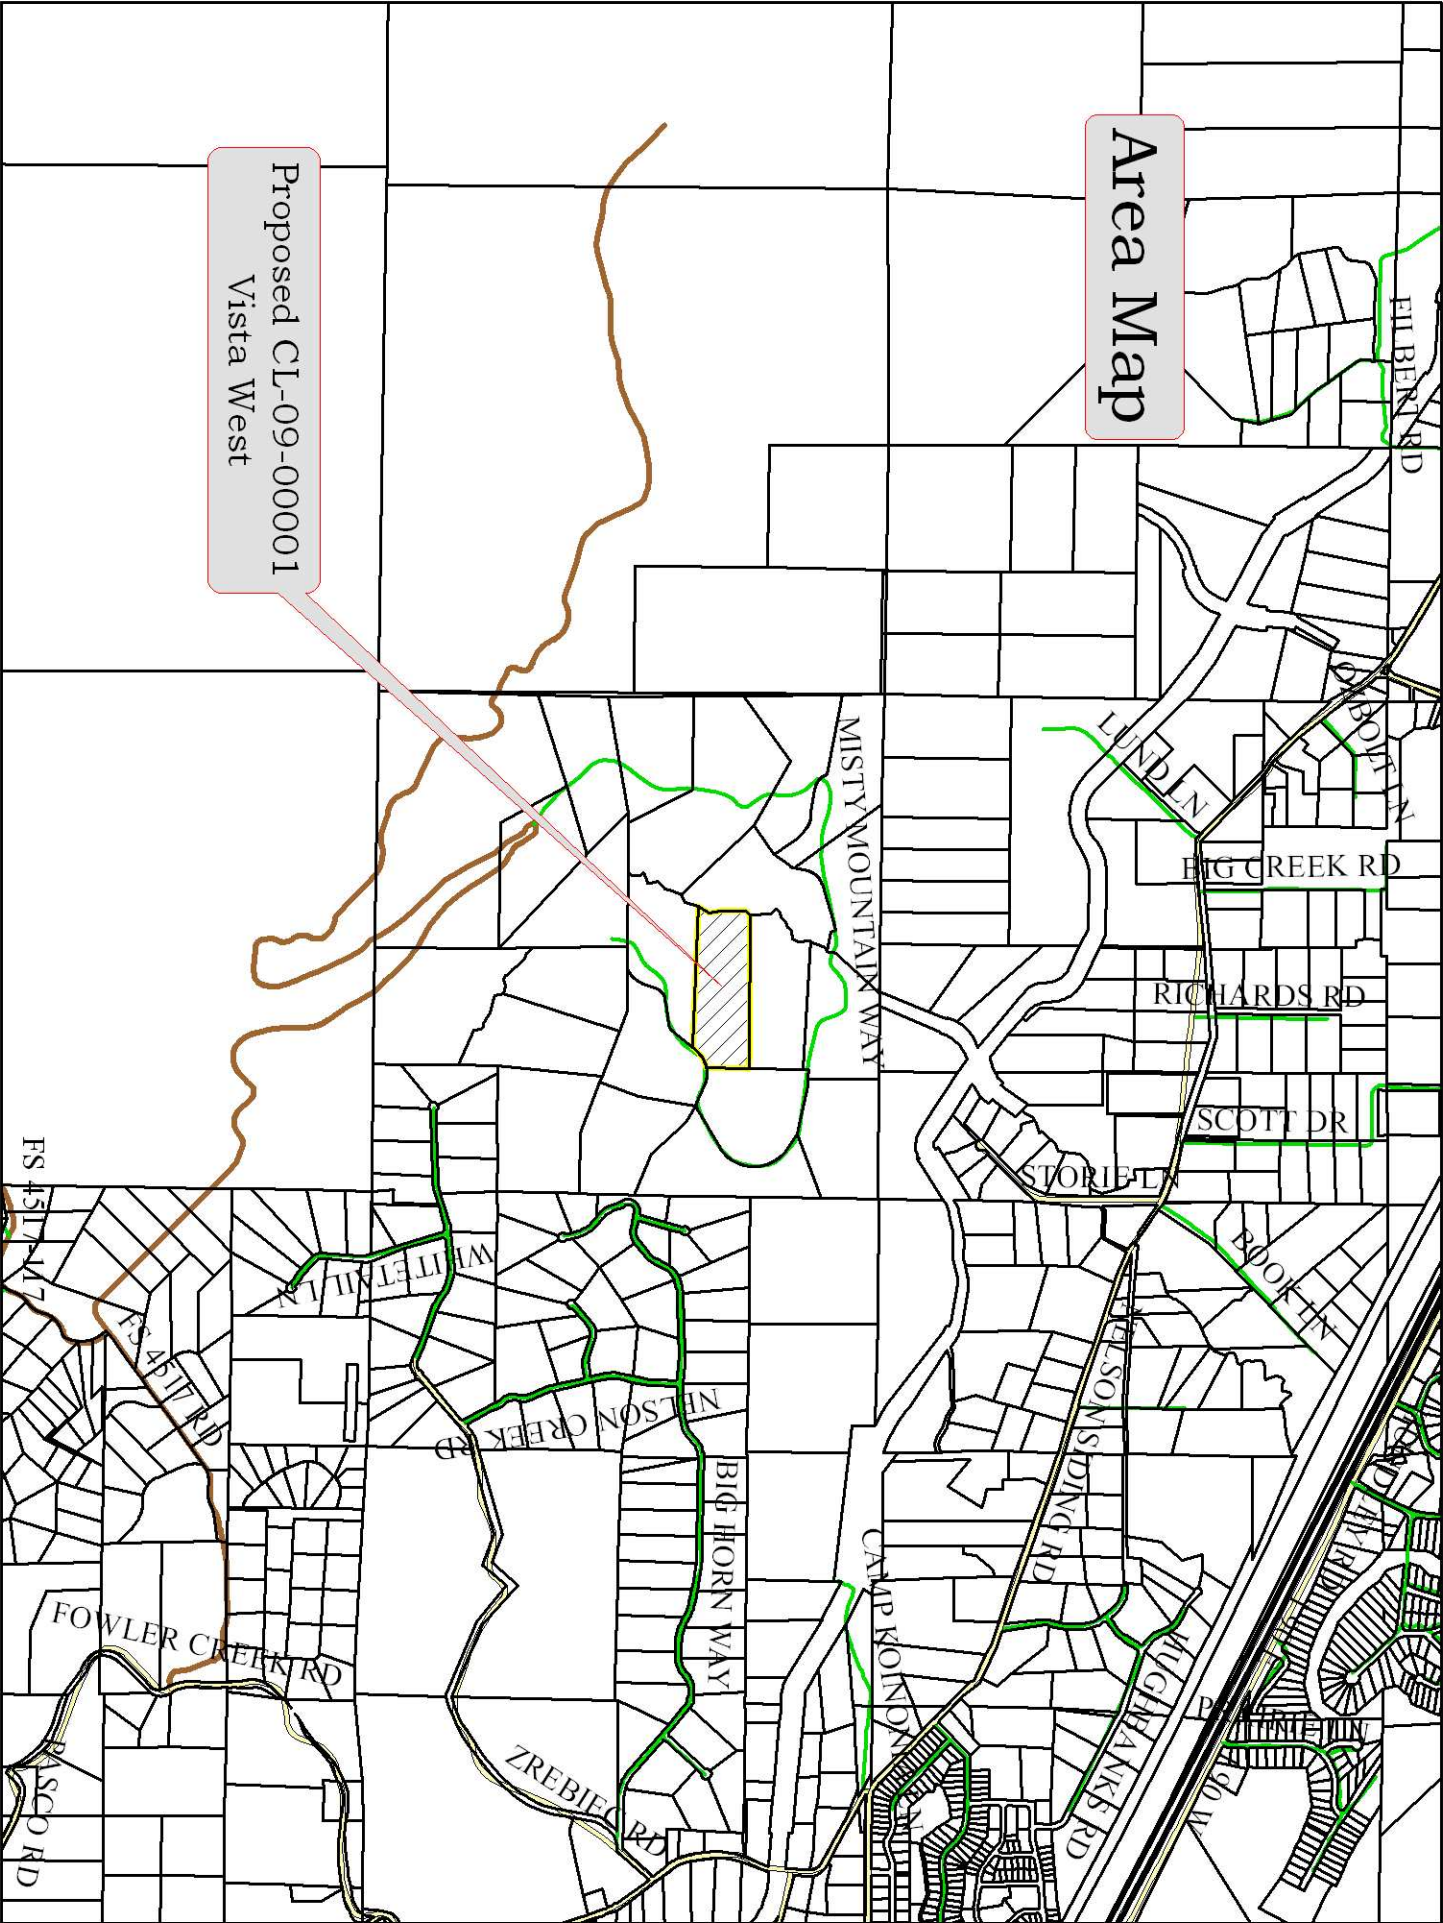

Area Map

Proposed CL-09-00001
Vista West

MISTY MOUNTAIN WAY

Proposed CL-09-00001
Vista West

Critical Areas

Proposed CL-09-00001
Vista West